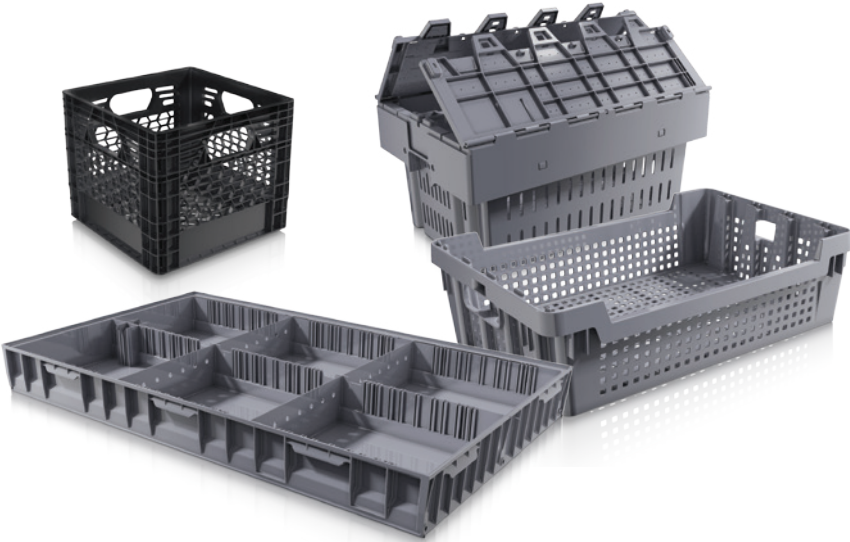

MILKCRATE, FREEZER TRAY, LOBSTER CRATE, LOBSTER TRAY SPECIALIZED PRODUCTS

IPL has a multitude of products designed for specialized applications. Our good old fashion classic products that never lost a beat. These products are so robust they will keep working for you in years to come. Do not hesitate to contact us to learn more about our full line of products.

Milk Crate
60329

StackNest Freezer Tray
60239

IDEAL FOR:

- Dairy
- Fisheries
- Bakeries

Lobster Crate
60268

Lobster Tray
60230

Product	Model	Options	Maximum Outside Dimensions inches, (cm)			Minimum Inside Dimensions inches, (cm)			Nesting ratio	Capacity ft ³ (L)	Quantity per pallet*	Quantity per 53' truckload*
			L	W	H	L	W	H				
Milk Crate	60329	Colour	13 (33.0)	13 (33.0)	11.06 (28.1)	11.93 (30.3)	11.93 (30.3)	10.56 (26.8)	1.03 : 1	0.87 (24.6)	84	2268
StackNest Freezer Tray	60239	----	23.6 (60.0)	15.2 (38.7)	6.6 (16.7)	21.9 (55.6)	14.1 (35.7)	4.8 (12.1)	2.4 : 1	1.04 (29.5)	155	4340
Lobster Crate	60268	----	32.0 (81.3)	20.0 (50.8)	15.0 (38.1)	27.75 (70.5)	18.0 (45.7)	13.75 (34.9)	2.53 : 1	3.9 (110.4)	28	1092
Lobster Tray	60230	Solid bottom or Ventilated	48.5 (123.2)	28.5 (72.4)	5.0 (12.7)	15.6 (39.7)	12.75 (32.4)	4.25 (10.7)	1.09 : 1	3.2 (90.6)	42	924
											Per Box	Per Skid
Lobster Tray Divider	61935	----	13.3 (33.7)	0.4 (0.9)	4.3 (11.0)	----	----	----	----	----	150	2400